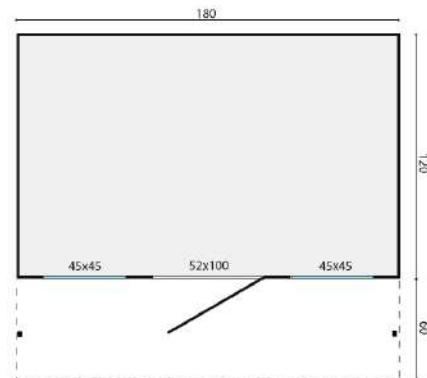

40.0106  
**Aladdin**

All sizes are approximate and in cm

 **2,1m<sup>2</sup>**  
 **3m<sup>3</sup>**  
 **3,6m<sup>2</sup>**

 **16mm**  
 **plexi**

 **175kg**  
 **190x120x40**