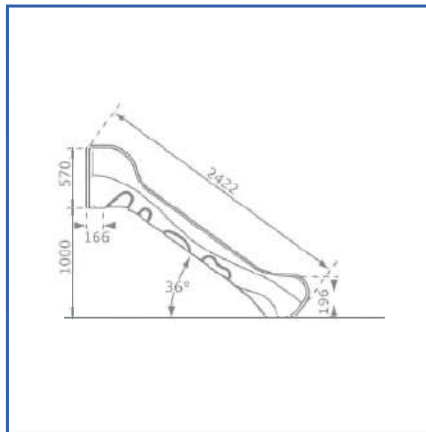

KBT nv
Hemelrijken 8
2890 Sint-Amands
Belgium

KBT Polska sp. z o.o.
ul. M. Konopnickiej 6
00-491 Warszawa
Poland

HDPE ROTOMOULDED SLIDE 'BRONCO' - 1000

DRAWINGS:

VARIATIONS :

- 444.010.001.001 HDPE rotomoulded slide - 'Bronco' - h: 1000 mm - red
- 444.010.002.001 HDPE rotomoulded slide - 'Bronco' - h: 1000 mm - green
- 444.010.003.001 HDPE rotomoulded slide - 'Bronco' - h: 1000 mm - yellow
- 444.010.004.001 HDPE rotomoulded slide - 'Bronco' - h: 1000 mm - blue
- 444.010.005.001 HDPE rotomoulded slide - 'Bronco' - h: 1000 mm - lime green
- 444.010.015.001 HDPE rotomoulded slide - 'Bronco' - h: 1000 mm - anthracite
- 444.080.080.001 ground fixation set for HDPE rotomoulded slide - 'Bronco'