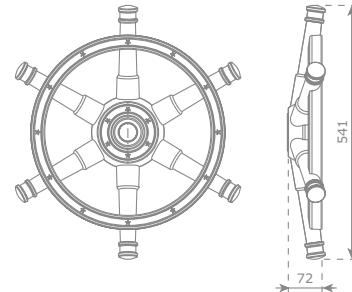

STEERING WHEEL BOAT 'STAR'

PDS_553

EN 71-8 ✓
APPROVED

-  **553.010.007.001** steering wheel boat 'star' - turquoise (RAL5021)/lime green
-  **553.010.007.002** steering wheel boat 'star' -orange/lime green

MANUAL

M553

STATUS

STD

DIMENSIONS

541 × 541 × 72 mm

IMAGINATION

KBT nv
Hemelrijken 12
2890 Puurs-Sint-Amands
Belgium